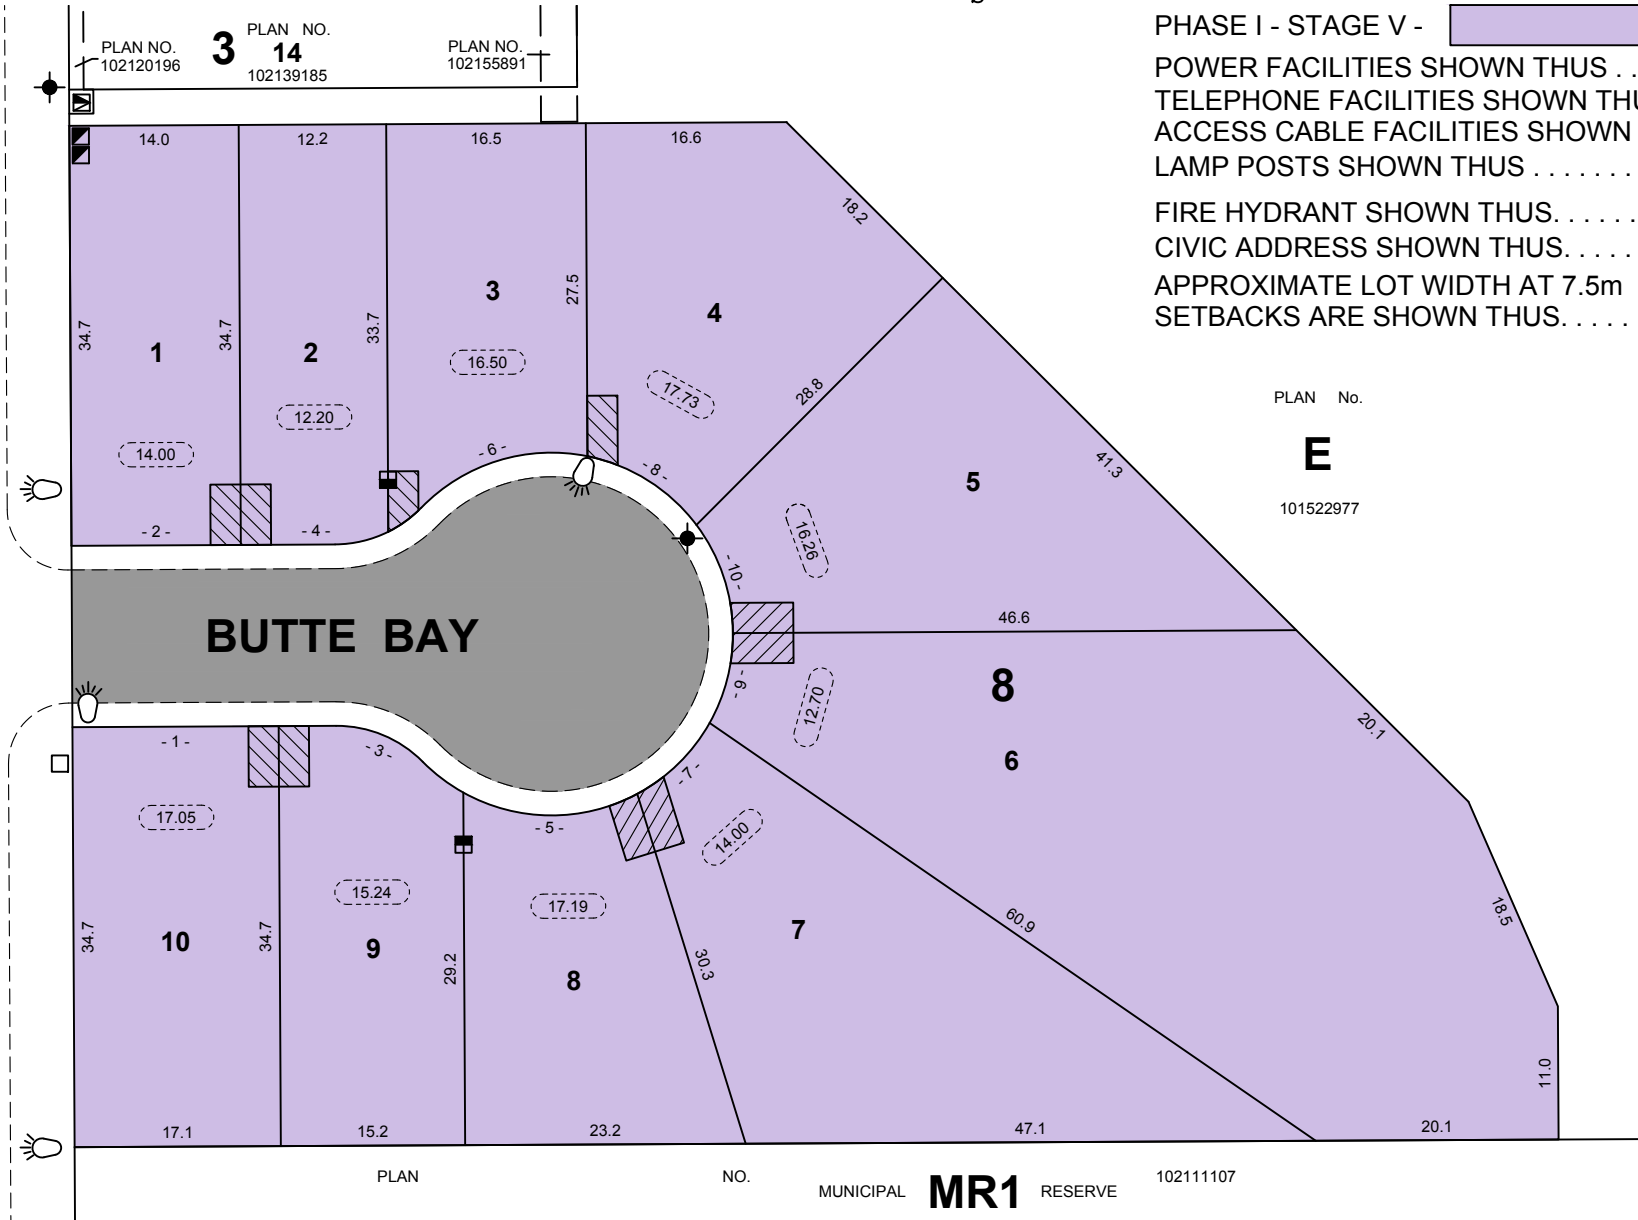

## PLAN OF PHASE I STAGE V

#### LEGEND:

- PHASE I - STAGE V -
- POWER FACILITIES SHOWN THUS
- TELEPHONE FACILITIES SHOWN THUS
- ACCESS CABLE FACILITIES SHOWN THUS
- LAMP POSTS SHOWN THUS
- FIRE HYDRANT SHOWN THUS
- CIVIC ADDRESS SHOWN THUS
- APPROXIMATE LOT WIDTH AT 7.5m 15.09
- SETBACKS ARE SHOWN THUS

BUTTE STREET

PLAN No.

**E**

101522977

PLAN

NO.

MUNICIPAL

**MR1**